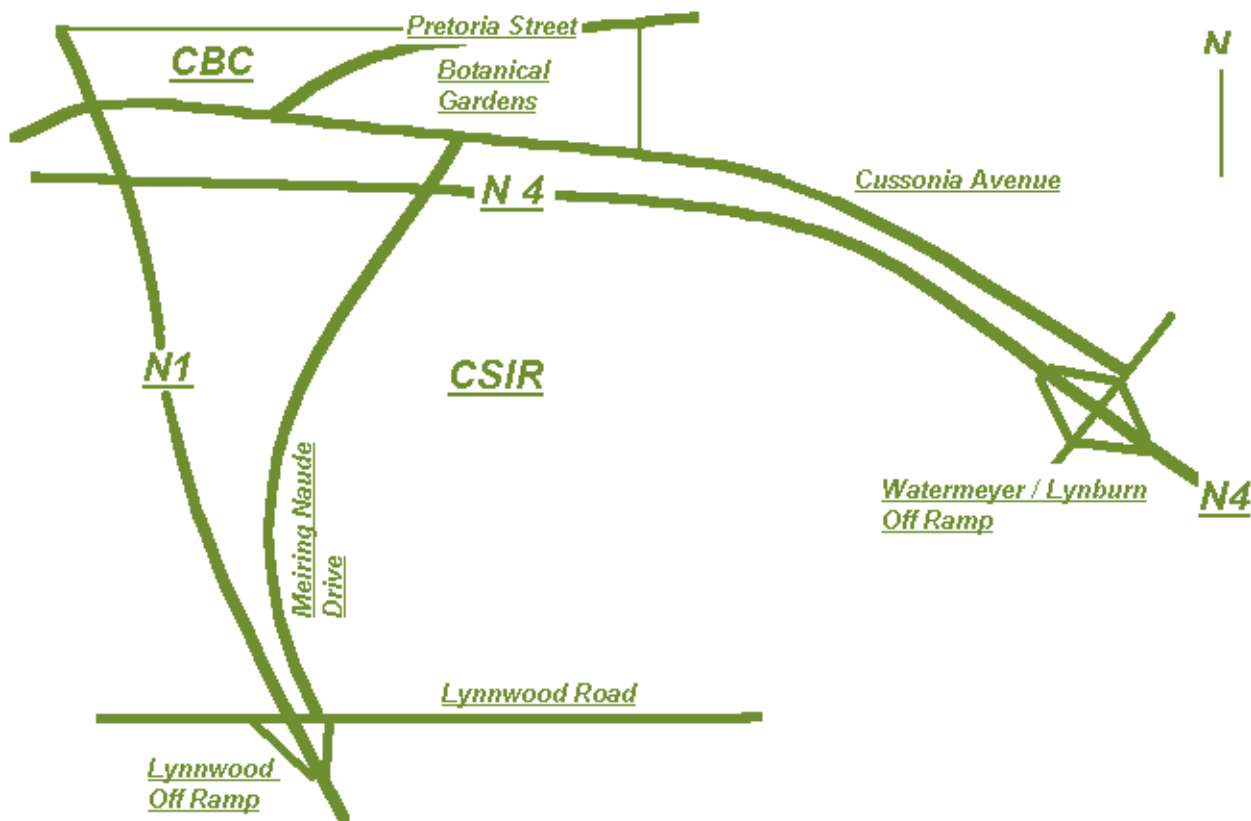

LOCATION MAP

CHRISTIAN BROTHERS' COLLEGE

MOUNT EDMUND - PRETORIA

FROM WITBANK:

- ❖ Take the Lynburn/watermeyer off Ramp and turn right, back over N4.
- ❖ Turn left into Cussonia Avenue
- ❖ Follow Cussonia Avenue past the Botanical Gardens.
- ❖ Turn right into Pretoria Street.
- ❖ School is on the left.

FROM JOHANNESBURG:

- ❖ Take the Lynnwood Road Off ramp and turn right, back over N1.
- ❖ Turn left into Meiring Naude Drive.
- ❖ At the T Junction turn left into Cussonia Avenue.
- ❖ Turn right into Pretoria Street.
- ❖ School is on the left.

GPS co-ordinates: S25° 44.143 E028° 16.187 Elevation: 1380m